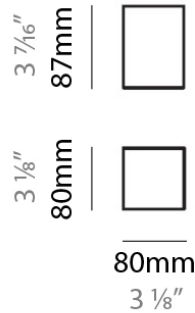

PROJECT	
TYPE	
NOTES	
QUANTITY	
DATE	

TWO SURFACE

D82164

GENERAL

Series: Two
Brand: Panzeri
Division: Design
Mounting Type: Surface
Mounting Location: Ceiling
Subcategory: Downlight

PHYSICAL

Shape: Cube
Length (mm): 80
Length (in): 3 1/8"
Width (mm): 80
Width (in): 3 1/8"
Height (mm): 87
Height (in): 3 1/2"
Light Distribution: Downlight
Weight (kg): 1.4
Weight (lbs): 3
Fixture Finish: PAL
Fixture Material: Aluminum

ELECTRICAL

Number of Lamps: 1
Lamp Type: LED Retrofit / Halogen
Lamp Shape: MR16
Bulb Included: Bulb Not Included
Total Output Wattage (W): 6 / 50
Max. Wattage Per Lamp (W): 6 / 50
Lamp Base: GU10
Input Voltage (V): 120

LED

OPTICAL

RATINGS AND CERTIFICATIONS

Certified By: CSA Certified to UL and CSA Standards
IP rating: IP20