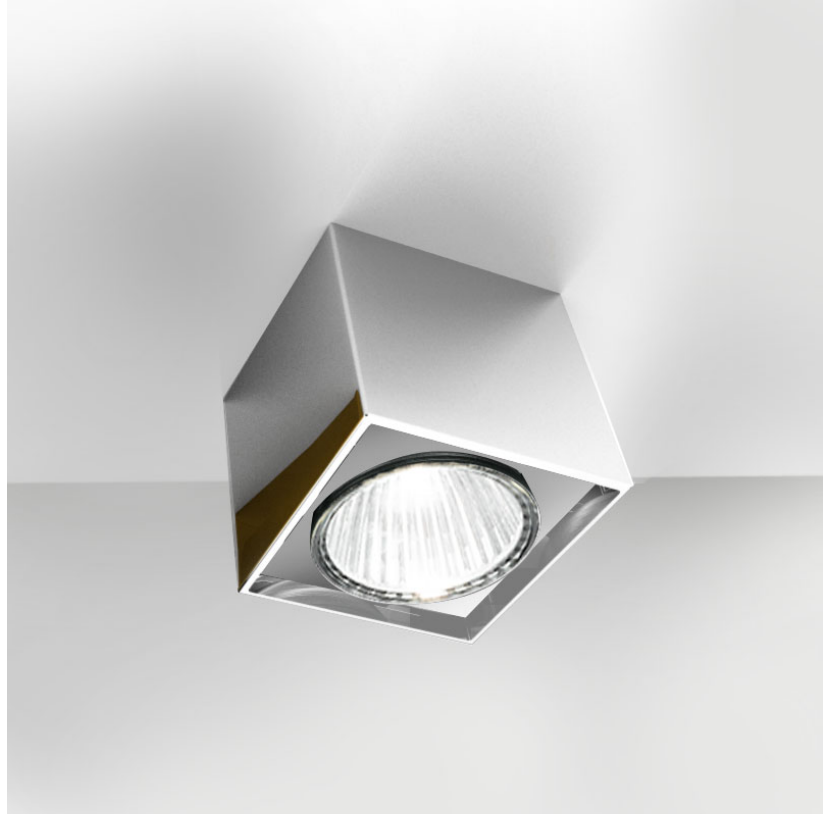

PROJECT	
TYPE	
NOTES	
QUANTITY	
DATE	

TWO SURFACE

D82164

GENERAL

Series: Two
Brand: Panzeri
Division: Design
Mounting Type: Surface
Mounting Location: Ceiling
Subcategory: Downlight

PHYSICAL

Shape: Cube
Length (mm): 80
Length (in): 3 1/8"
Width (mm): 80
Width (in): 3 1/8"
Height (mm): 87
Height (in): 3 1/2"
Light Distribution: Downlight
Weight (kg): 1.4
Weight (lbs): 3
Fixture Finish: PAL
Fixture Material: Aluminum

ELECTRICAL

Number of Lamps: 1
Lamp Type: LED Retrofit / Halogen
Lamp Shape: MR16
Bulb Included: Bulb Not Included
Total Output Wattage (W): 6 / 50
Max. Wattage Per Lamp (W): 6 / 50
Lamp Base: GU10
Input Voltage (V): 120

LED

OPTICAL

RATINGS AND CERTIFICATIONS

Certified By: CSA Certified to UL and CSA Standards
IP rating: IP20